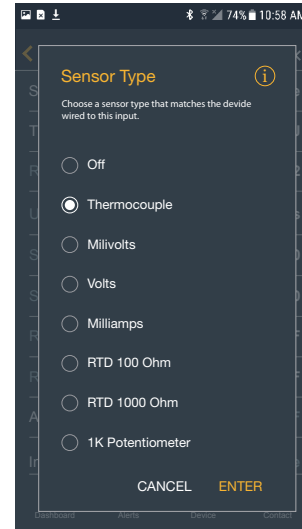

...and help for each parameter

Compatibility

The EZ-LINK mobile application is compatible with all 1/16 DIN EZ-ZONE PM controllers and limits that have the Bluetooth® communications option.

Watlow® and EZ-ZONE® are registered trademarks of Watlow Electric Manufacturing Company.

EZ-LINK™ is a trademark of Watlow Electric Manufacturing Company.

The Bluetooth® word mark and logo are registered trademarks of Bluetooth® SIG, Inc.

Apple® is a registered trademark of Apple Corporation.

Android™ is a trademark of Google LLC.

Powered by Possibility

To be automatically connected to the nearest North American Technical Sales Office:

1-800-WATLOW2 • www.watlow.com
inquiry@watlow.com

International Technical Sales Offices:

Austria	+43 6244 20129 0	India	+91 40 6661 2700
China	+86 21 3532 8532	Italy	+39 02 458 8841
France	+33 1 41 32 79 70	Japan	+81 3 3518 6630
Germany	+49 7253 9400 0	Korea	+82 2 2169 2600

Mexico	+52 442 256 2200
Singapore	+65 6773 9488
Spain	+34 91 675 1292
Taiwan	+886 7 288 5168
UK	+44 115 964 0777