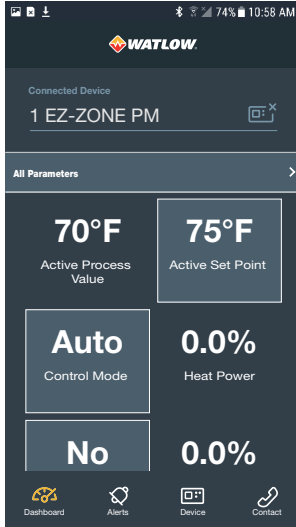

When connected to a controller, the app's dashboard view displays up to 20 parameters. Users can configure which parameters appear on the dashboard view with the controller's custom home page. The *all parameters* feature in the app allows users set up the controller's inputs, control settings, alarms, outputs and other features and functions.

### Ping feature

- Identifies which controller is connected when several controllers are within range

### Password security

- Limits unauthorized access and unwanted changes

## Illustrated Features

Provides access to controller's home page parameters

Decodes alarms, errors and messages

Pings controller display making it clear which controller is connected

Makes setting up controllers easy with readable text...