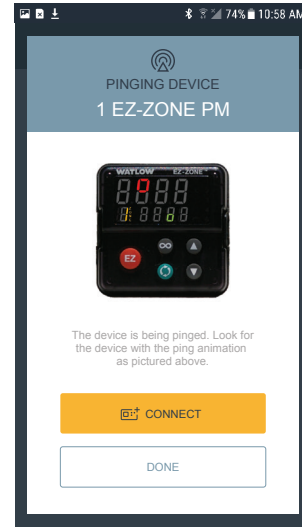

### Ping feature

- Identifies which controller is connected when several controllers are within range

### Controller naming

- Allows user to name the controller and easily find it again the next time

## Illustrated Features

Provides access to controller's home page parameters

Decodes alarms, errors and messages

Pings controller display making it clear which controller is connected

Makes setting up controllers easy with readable text...