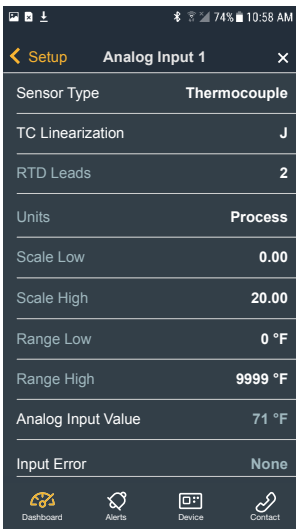

### Controller naming

- Allows user to name the controller and easily find it again the next time

## Illustrated Features

Provides access to controller's home page parameters

Decodes alarms, errors and messages

Pings controller display making it clear which controller is connected

Makes setting up controllers easy with readable text...

...intuitive operation

...and help for each parameter