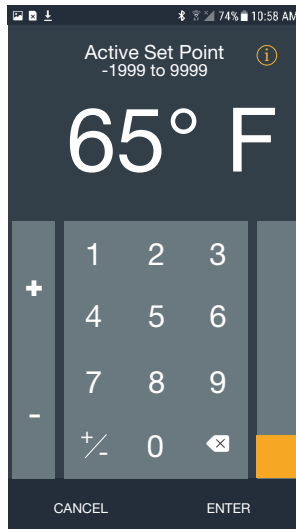

### Controller naming

- Allows user to name the controller and easily find it again the next time

## Illustrated Features

Provides access to controller's home page parameters

Decodes alarms, errors and messages

Pings controller display making it clear which controller is connected

Makes setting up controllers easy with readable text...